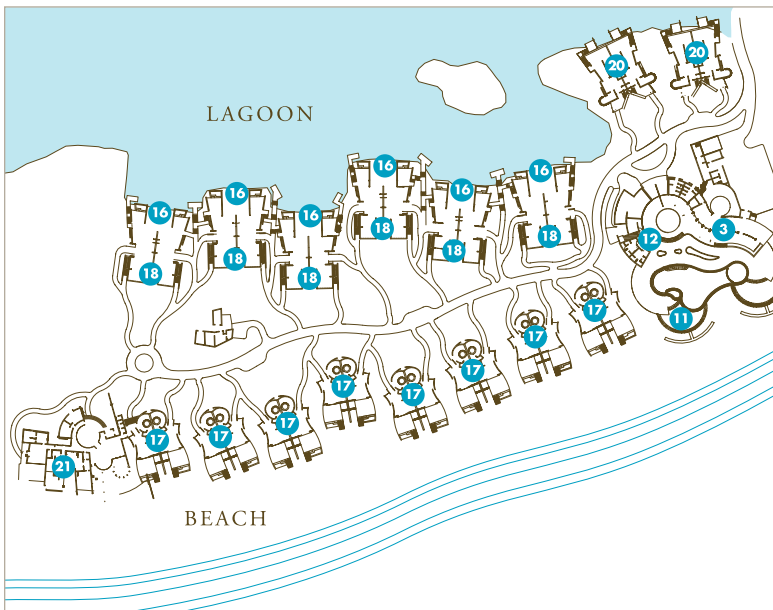

MANGROVE CORRIDOR

- 1 RECEPTION AREA
- 2 CASA DEL LAGO RESTAURANT
- 3 PUNTA BONITA RESTAURANT
- 4 AGAVE AZUL RAW BAR & TEQUILA LIBRARY
- 5 RESORT SHOPS
- 6 MEETING ROOMS
- 7 THE SPOT GAMES LOUNGE
- 8 FITNESS AREA
- 9 POOL – MAIN
- 10 POOL – SPA
- 11 POOL – INFINITY
- 12 CHILDREN'S ACTIVITIES CLUB
- 13 LAGOON SUITE
- 14 DELUXE LAGOON SUITE
- 15 DELUXE OVERWATER LAGOON SUITE
- 16 BEACHSIDE LAGOONVIEW SUITE
- 17 BEACHFRONT SUITE
- 18 BEACHSIDE OCEANVIEW SUITE
- 19 DELUXE SPA SUITE
- 20 DELUXE OCEANVIEW BEACH SUITE
- 21 PRESIDENTIAL OCEANFRONT SUITE
- 22 SPA ISLAND