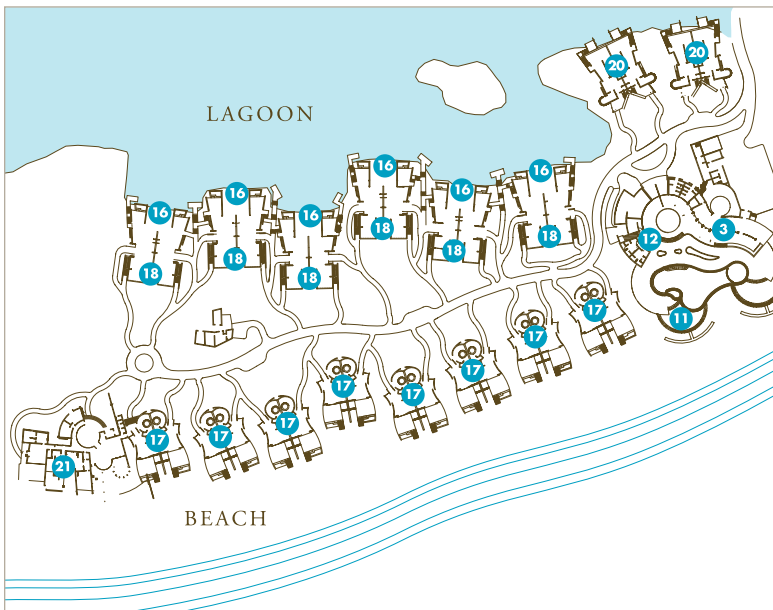

MANGROVE CORRIDOR

- 1 RECEPTION AREA
- 2 CASA DEL LAGO RESTAURANT
- 3 PUNTA BONITA RESTAURANT
- 4 AGAVE AZUL RAW BAR & TEQUILA LIBRARY
- 5 RESORT SHOPS
- 6 MEETING ROOMS
- 7 THE SPOT GAMES LOUNGE
- 8 FITNESS AREA
- 9 POOL – MAIN
- 10 POOL – SPA
- 11 POOL – INFINITY
- 12 CHILDREN’S ACTIVITIES CLUB
- 13 LAGOON SUITE
- 14 DELUXE LAGOON SUITE
- 15 DELUXE OVERWATER LAGOON SUITE
- 16 BEACHSIDE LAGOONVIEW SUITE
- 17 BEACHFRONT SUITE
- 18 BEACHSIDE OCEANVIEW SUITE
- 19 DELUXE SPA SUITE
- 20 DELUXE OCEANVIEW BEACH SUITE
- 21 PRESIDENTIAL OCEANFRONT SUITE
- 22 SPA ISLAND