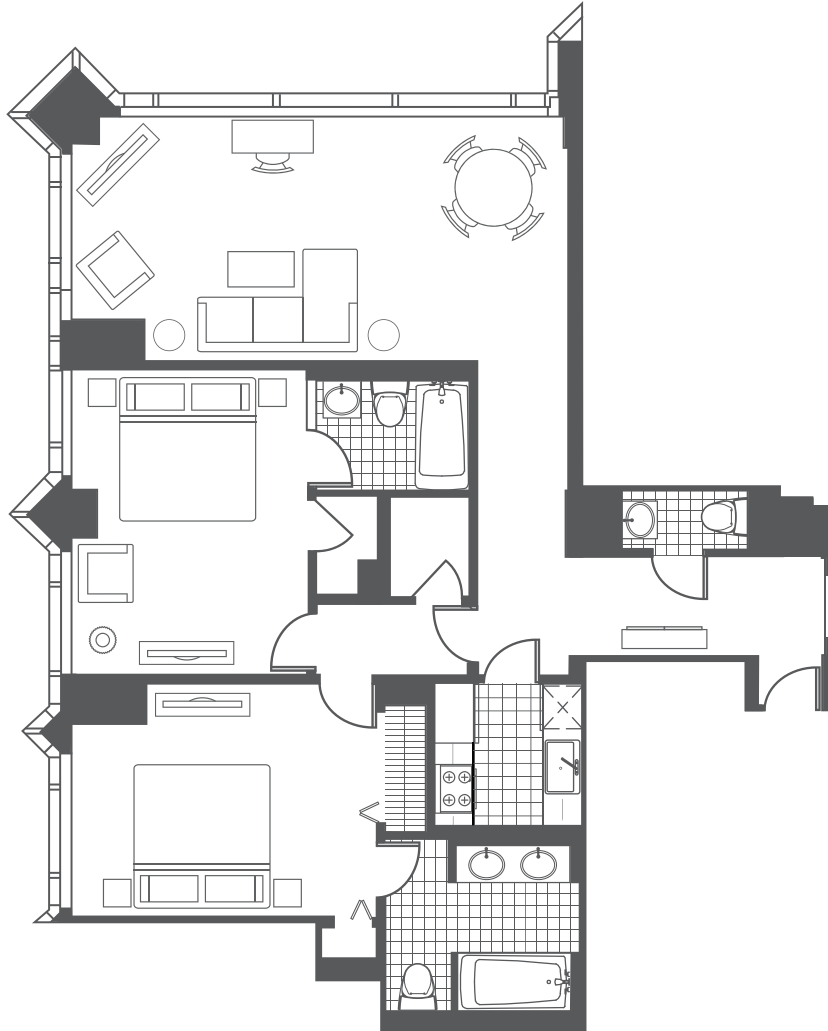

## Two Bedroom Park View Suite

00 PLAN | 1,350 SQ. FT

*All dimensions are approximate and subject to normal construction variances and tolerances. Dimensions are maximum overall subtract cutouts. We reserve the right to make changes due to unforeseen conditions in accordance with the offering plan. Although all information furnished regarding property for sale, rental, or financing is from sources deemed reliable, such information has not been verified and no express representation is made nor is any to be implied as to the accuracy thereof, and it is submitted subject to errors, omissions, changes of price, rental, or other conditions prior sale, lease, financing or withdrawal notice.*